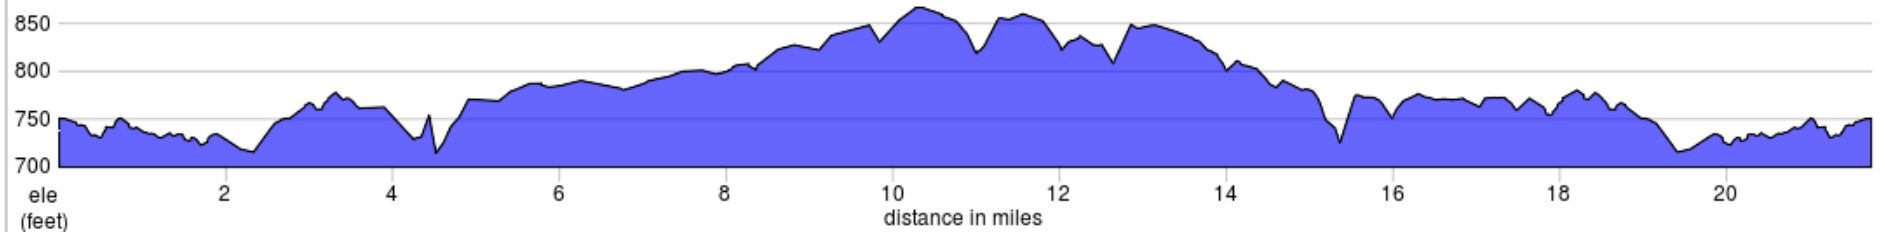

# 2018 MCW Spring Metric Route 1

21.7 miles, + 510 / - 510 feet

Emergency Contact # 309.261.2479 | SAG stops at 2:00P | Routes marked with WHITE arrows