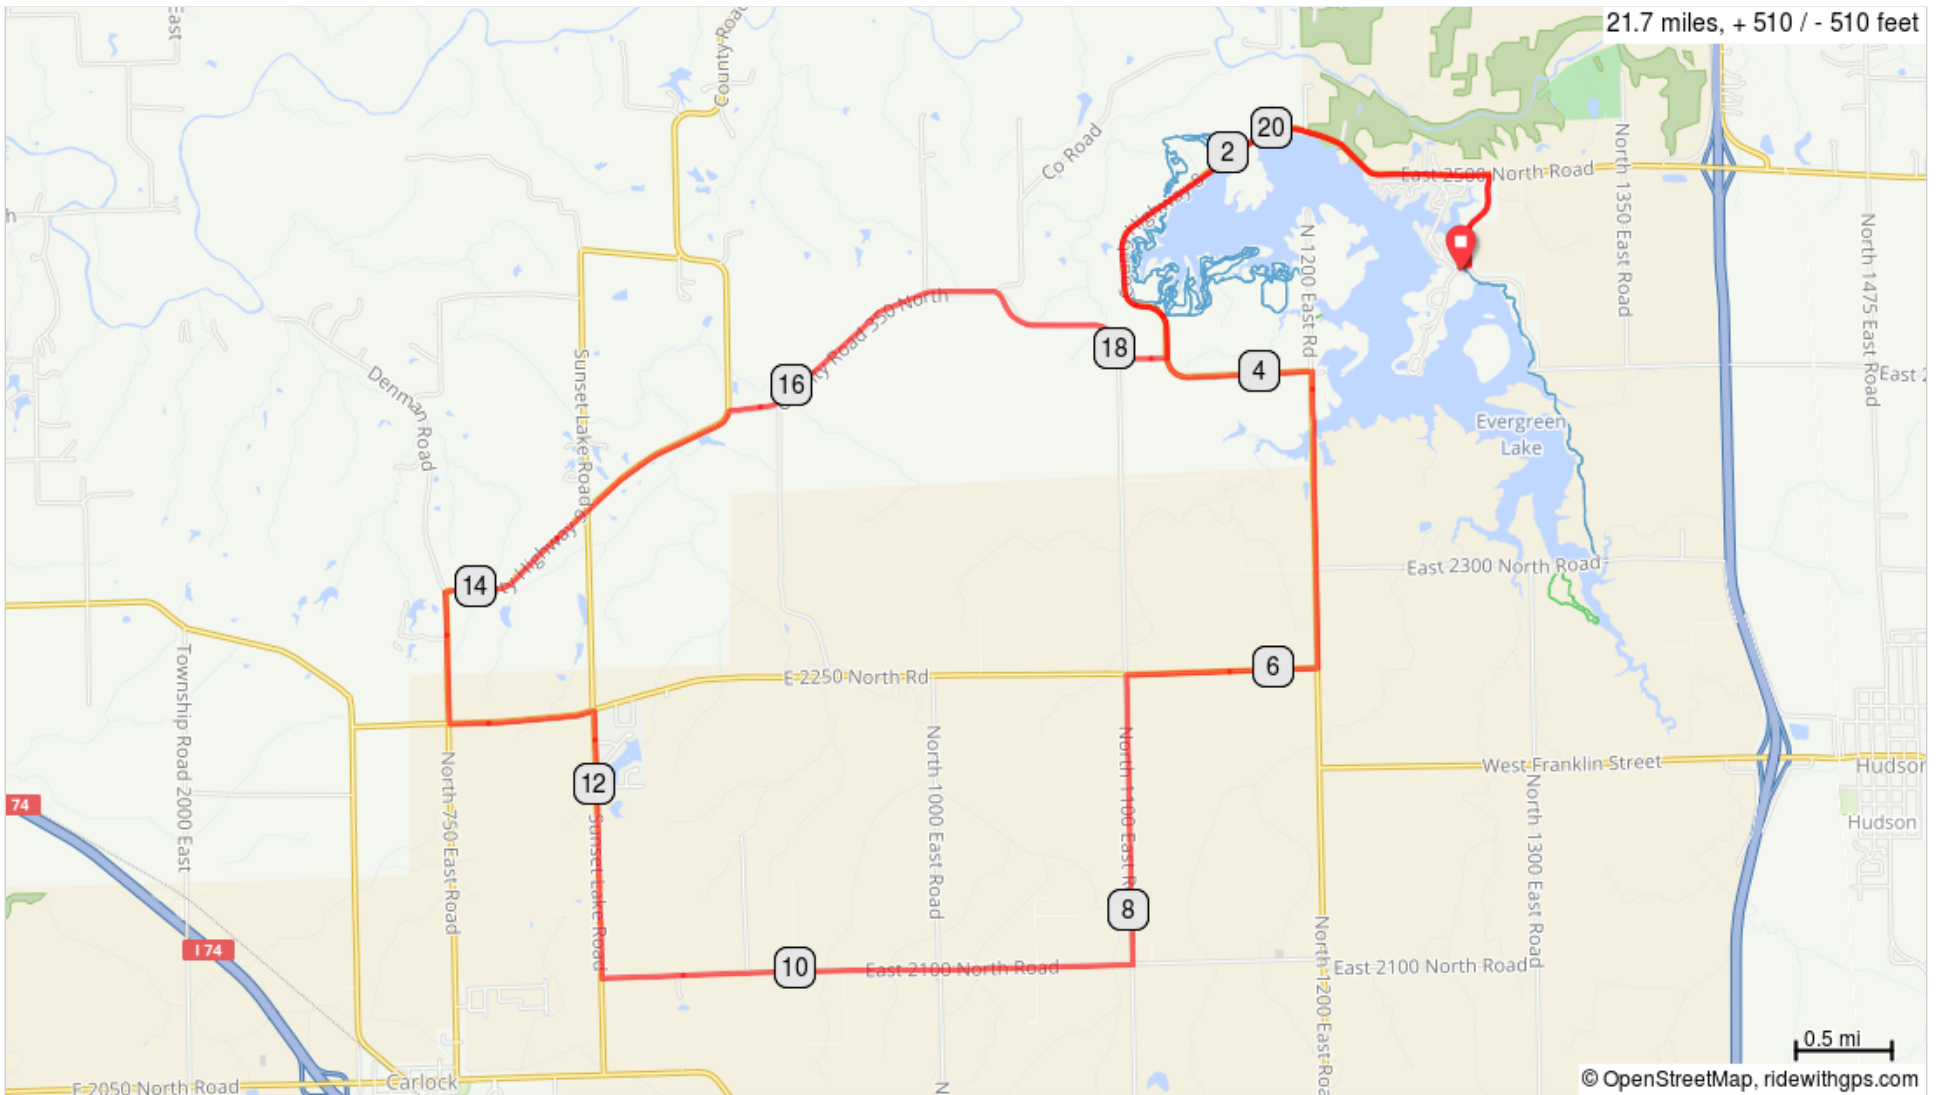

# 2018 MCW Spring Metric Route 1

21.7 miles, + 510 / - 510 feet

Emergency Contact # 309.261.2479 | SAG stops at 2:00P | Routes marked with WHITE arrows