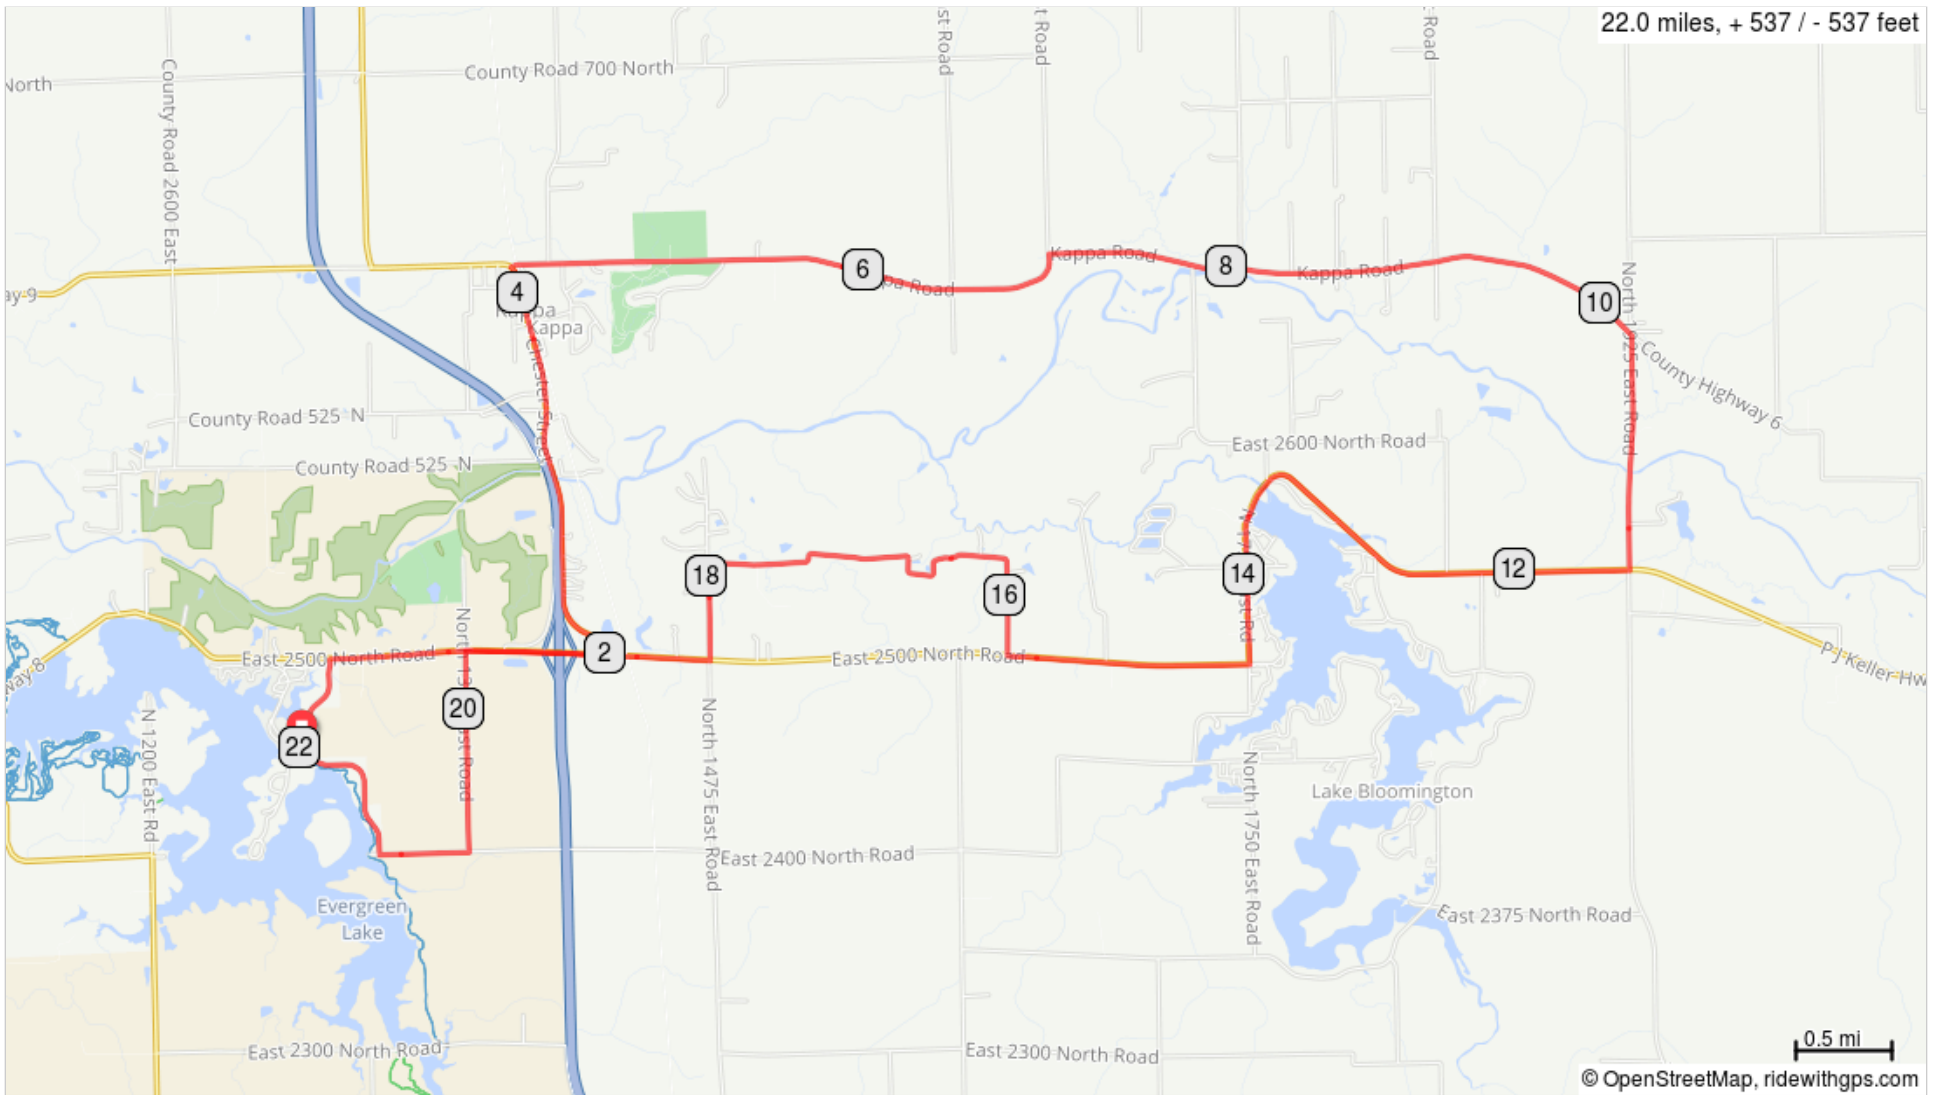

2018 MCW Spring Metric Route 3

22.0 miles, + 537 / - 537 feet

Emergency Contact # 309.261.2479 | SAG stops at 2:00P | Routes marked with WHITE arrows