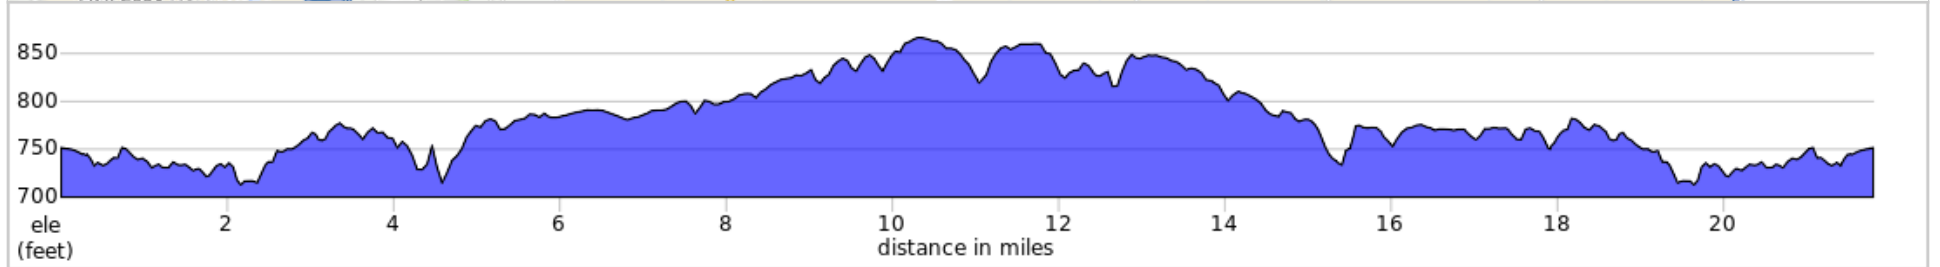

#1 Windmill Views

21.8 miles, + 640 / - 640 feet

South and west of Lake Evergreen