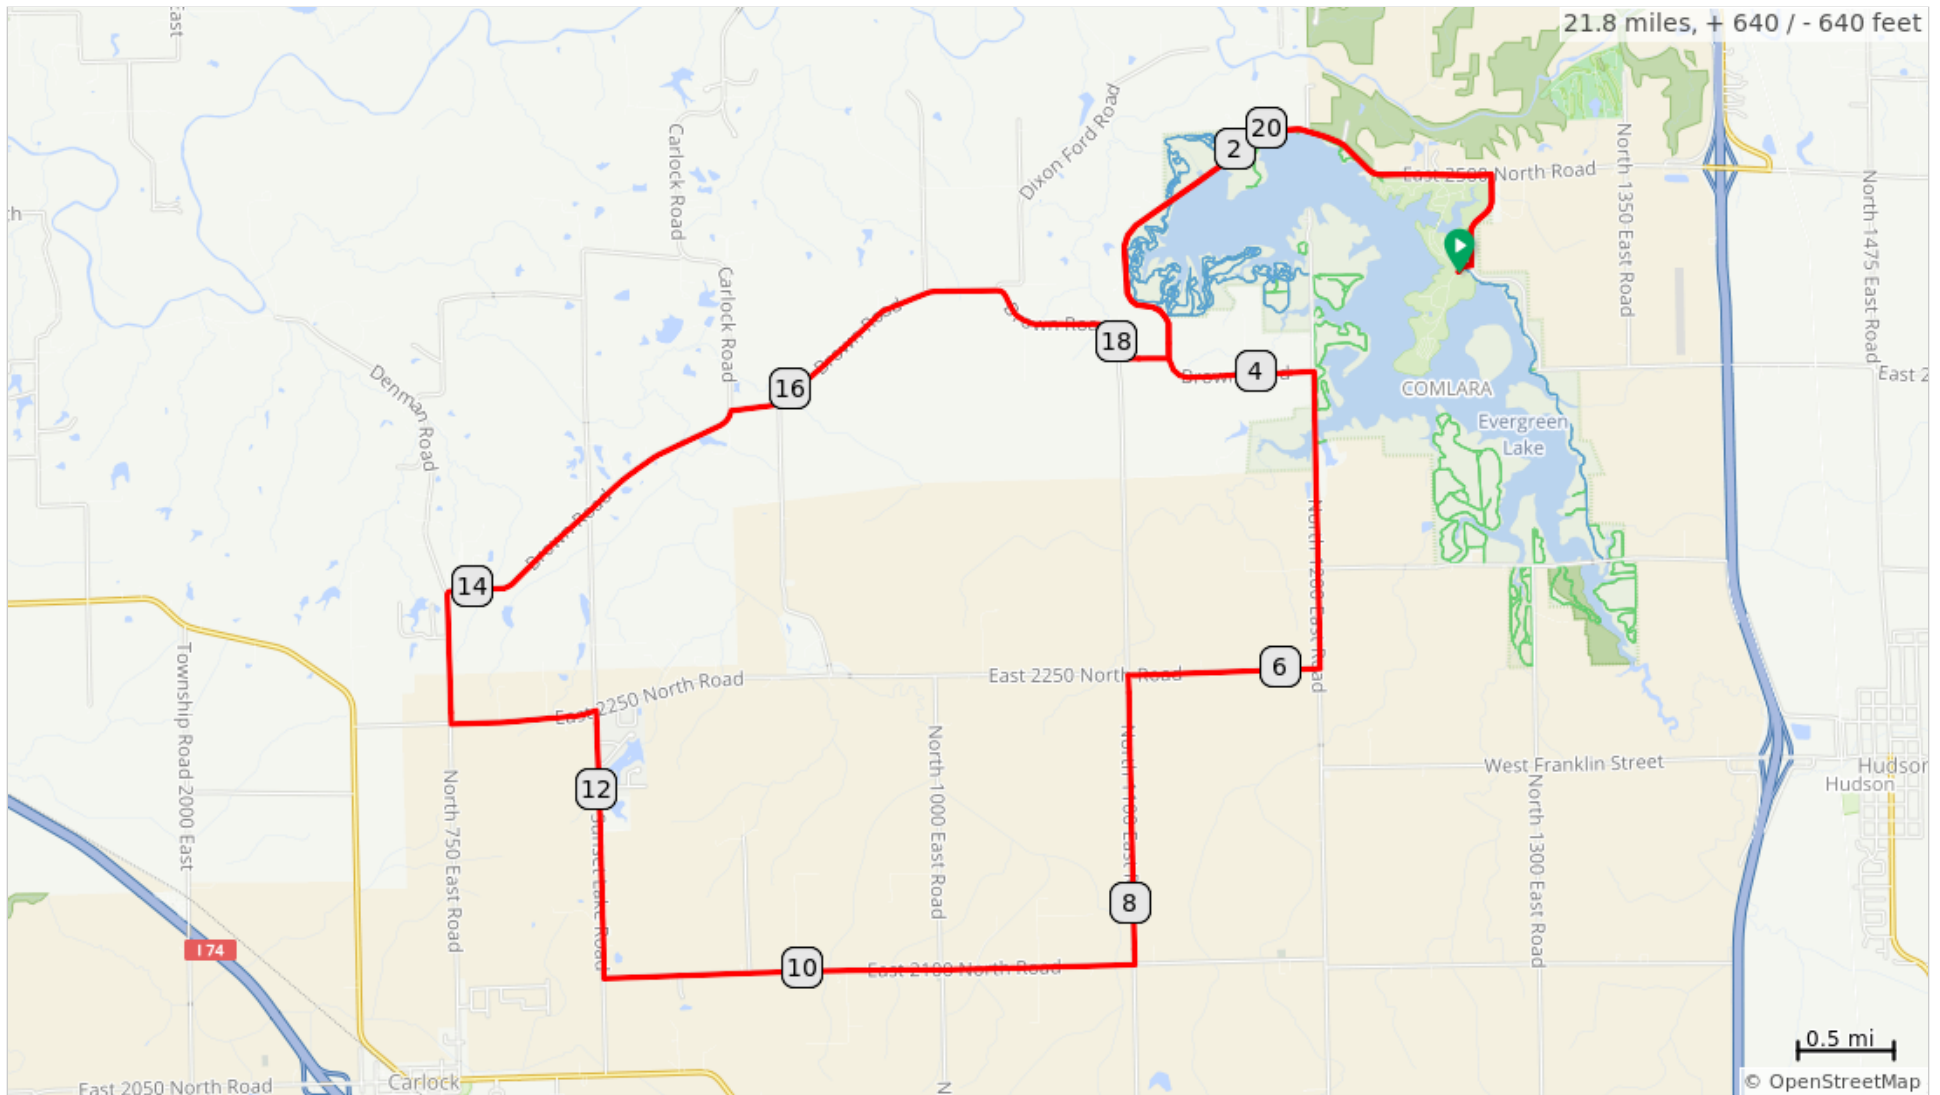

#1 Windmill Views

21.8 miles, + 640 / - 640 feet

South and west of Lake Evergreen