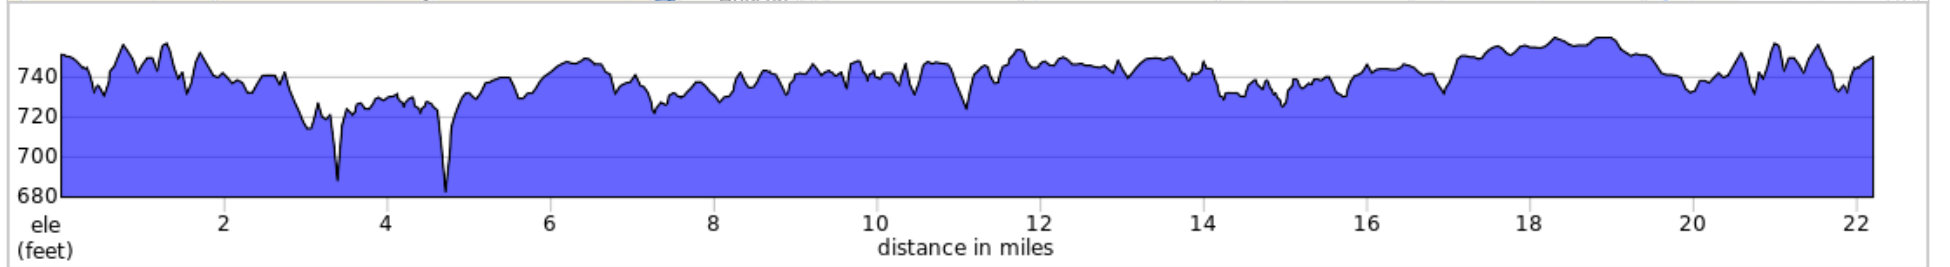

#3 Lake to Lake

22.2 miles, + 508 / - 509 feet

Comlara Park to Lake Bloomington Inner & Outer Loops