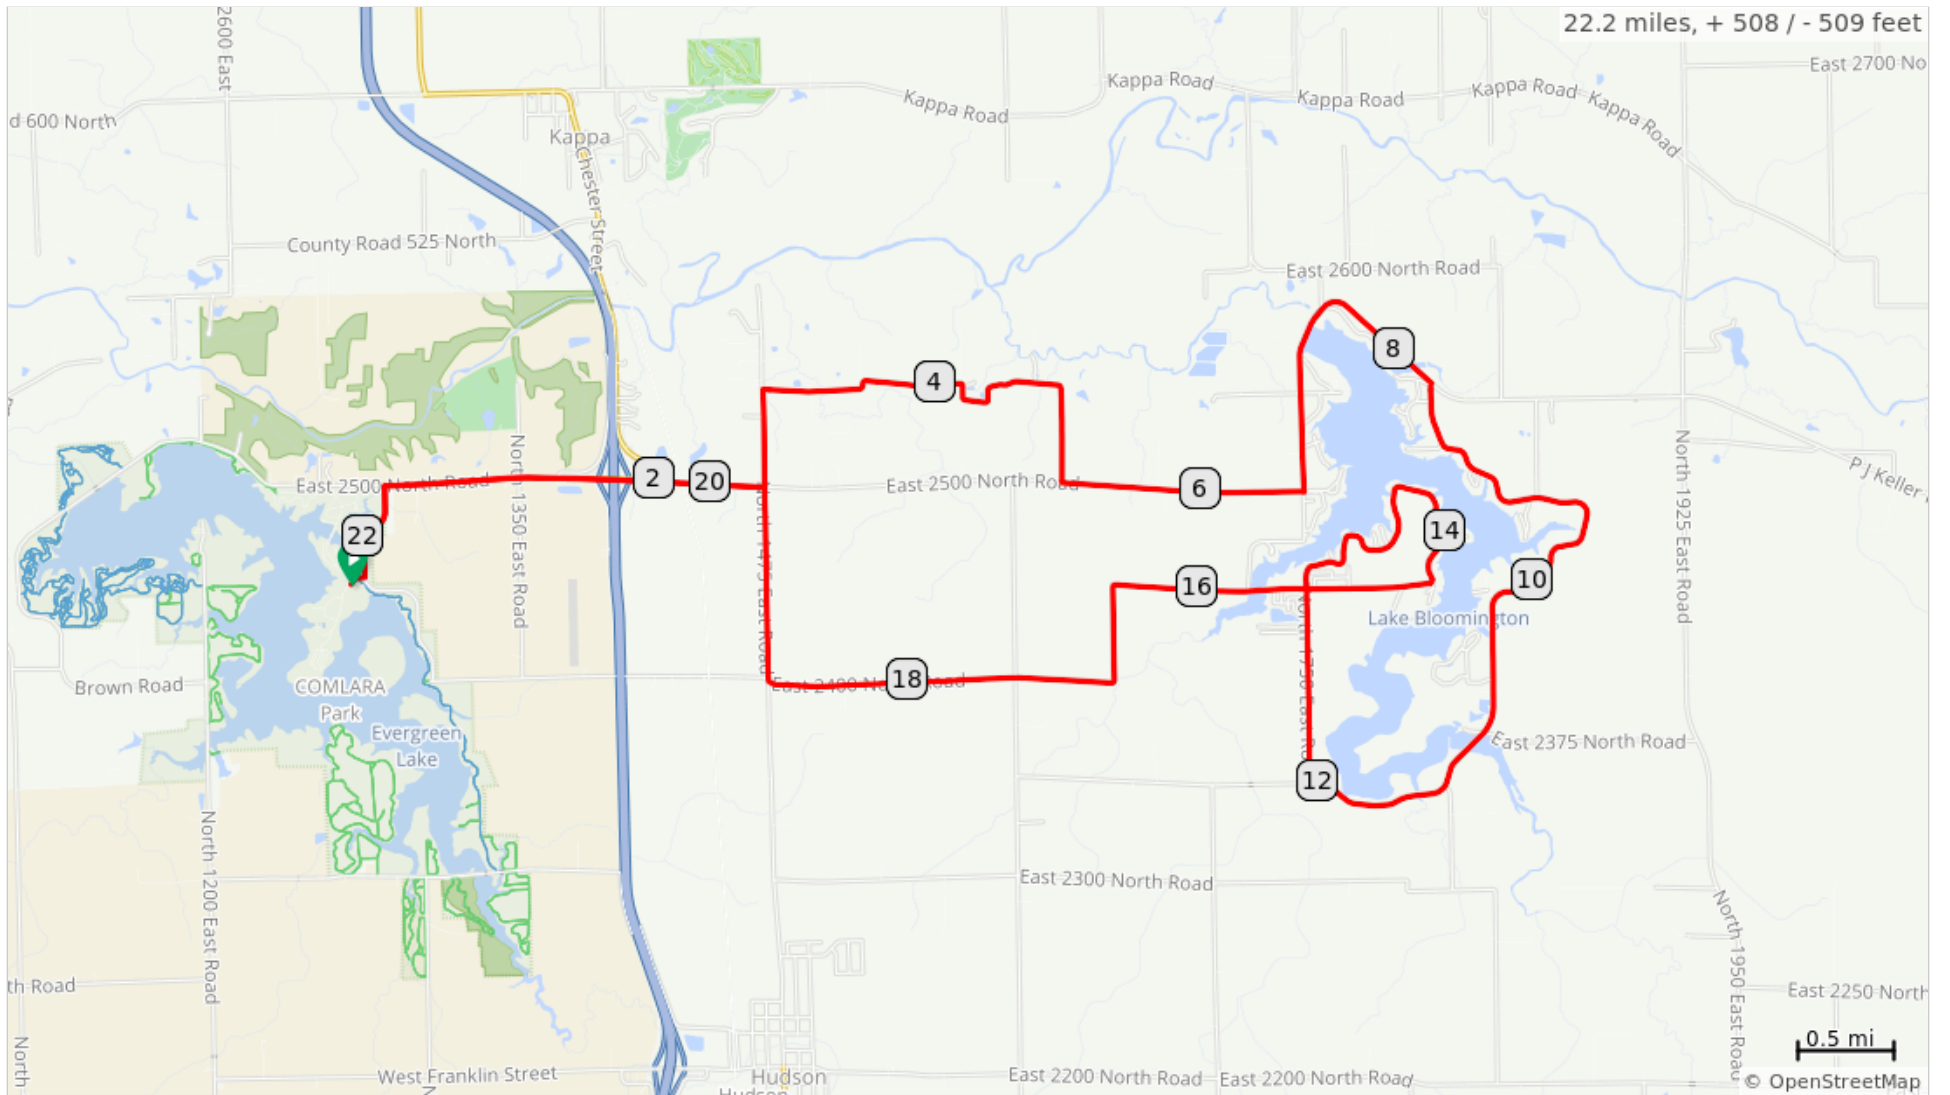

#3 Lake to Lake

22.2 miles, + 508 / - 509 feet

Comlara Park to Lake Bloomington Inner & Outer Loops